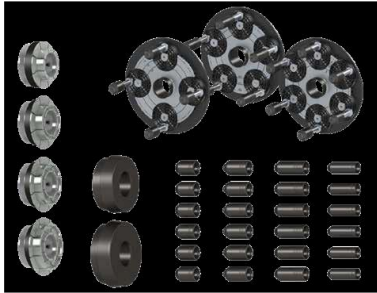

2 year parts and 1 year labor.

TRACK Tools, Equipment and Supplies Catalog
Effective 10-2-2022

Part Number	Description	Price
BB10L	Bead Bazooka 10 liter	\$ 450.00

HaweKa Part Number	Description	Price
HW280 400 070	ProExpert System IV (40mm shaft only)	\$ 3,450.00