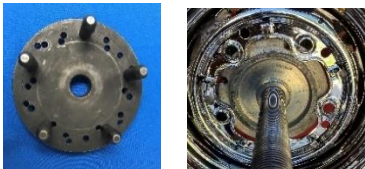

Quickplate Tips XXL Extra long Quickplate Tips (Nissan GTR, Hellcat/SRT, Concave wheels) $ 200.00

Wide-5 VW 5x205mm (Also Fits 5-lug Fuso) $ 375.00

Requires Hub Plate #17 (Part of Medium-duty kit) $ 180.00